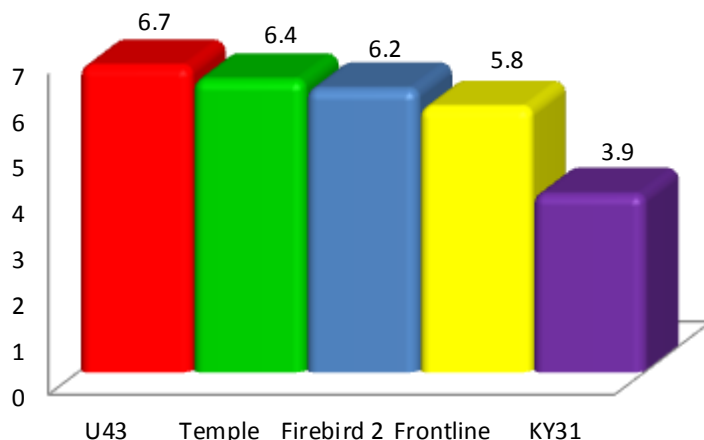

Seeding Rates:

8-10 LBS/1,000 square feet for new establishment

4-5 LBS/1,000 square feet for overseeding

Temple was developed and selected for best performance turf and high seed yields. **Temple** has a dwarf growth habit and was highly rated in the NTEP Schedule B (Low Maintenance) trial. It also received a high NTEP performance rating in Table 4, Schedule A maintenance.

Temple produces an attractive turf with good genetic color, density, great Brown Patch and Net Blotch disease resistance. These characteristics makes **Temple** great for many applications like home lawns, parks, sod production, sports fields and commercial properties. **Temple** is also compatible with other cool-season turfgrasses.

If you are looking for a Turf Type Tall Fescue that has a dwarf growth habit **Temple** is the Tall Fescue for you.